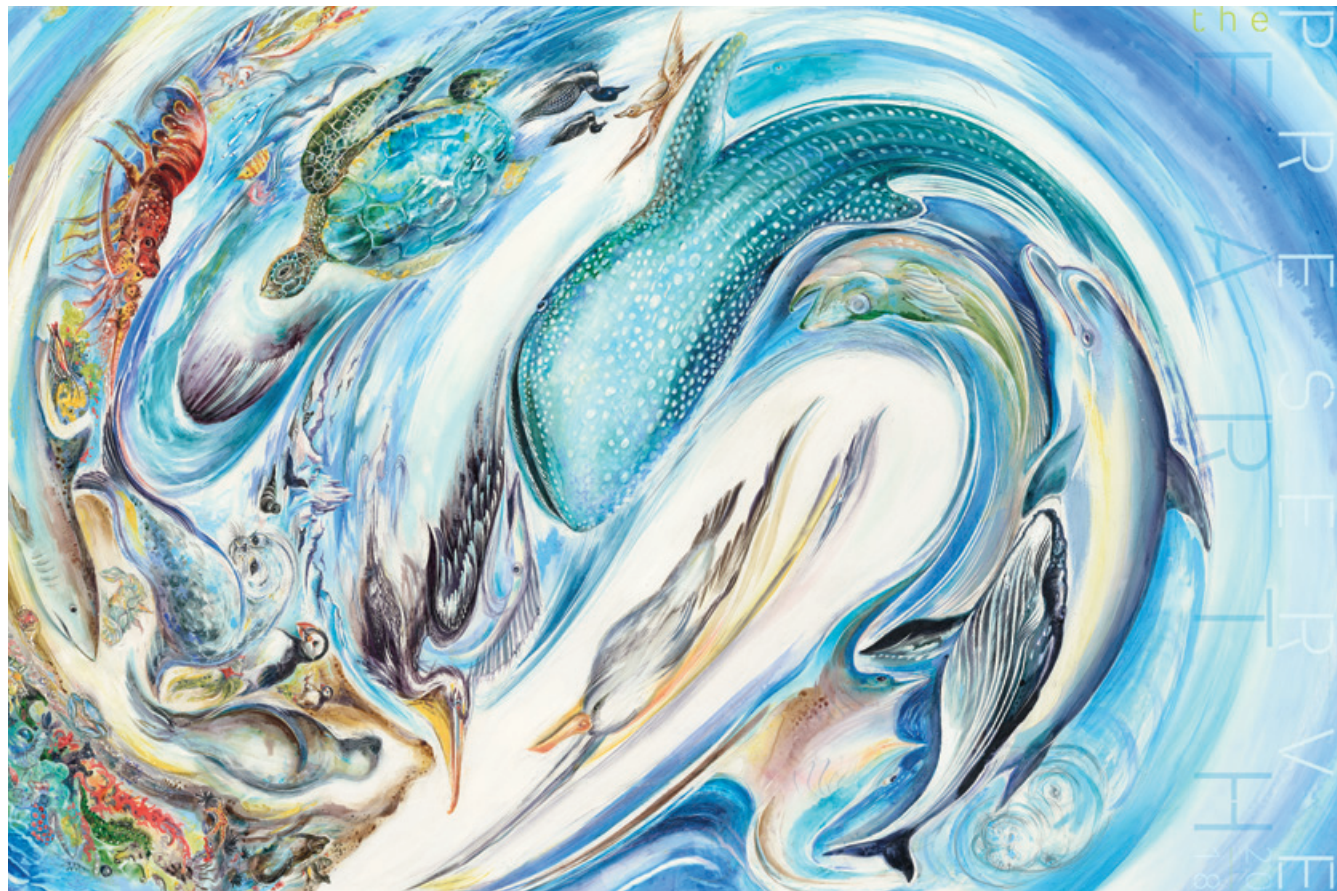

Preserve the Earth 2018  
Postcards:

Trim size:  
7.25" x 5.25"

Set of 6 Postcards

\*Please orient side two  
same as for previous earth  
day postcards.

the  
P  
R  
E  
S  
E  
R  
V  
E  
T  
H  
E

the preserve  
earth

PRESERVE THE EARTH

2019

the preserve  
earth

A stylized illustration in shades of green. The top half features a large, detailed leaf with prominent veins. Below the leaf, a bird is shown in flight, facing left. The entire illustration is set against a white background with a thin green border.